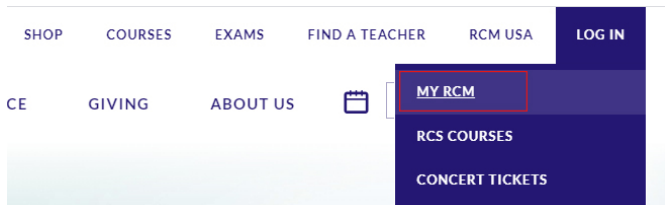

Navigating to your RCM Exam Mark

Viewing Your Exam Mark

1. Log in to your [MyRCM account](#) at rcmusic.com.

2. Under “My Learning” click on “My Exams and Results”.

3. Select the Family Member from the drop down menu that took the exam.

4. You can now find and view your exam mark for the corresponding exam in the “Exam history” details line.

Exam history

SESSION	LEVEL AND SUBJECT	CENTRE	MARK
May June 2020 - CAN	Level 6 Piano	Remote Exams Center	90 (Download PDF)