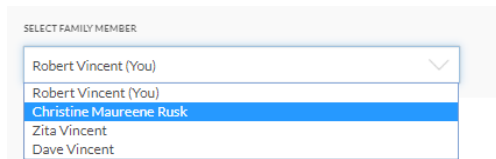

Navigating to your RCM Exam Mark

Viewing Your Exam Mark

1. Log in to your [MyRCM account](#) at rcmusic.com.

2. Under “My Learning” click on “My Exams and Results”.

3. Select the Family Member from the drop down menu that took the exam.