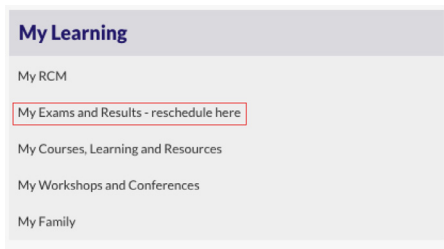

Navigating to your RCM Exam Mark

Viewing Your Exam Mark

1. Log in to your [MyRCM account](#) at rcmusic.com.

2. Under “My Learning” click on “My Exams and Results”.

3. Select the Family Member from the drop down menu that took the exam.

4. You can now find and view your exam mark for the corresponding exam in the “Exam history” details line.

Exam history

SESSION	LEVEL AND SUBJECT	CENTRE	MARK
May June 2020 - CAN	Level 6 Piano	Remote Exams Center	90 (Download PDF)